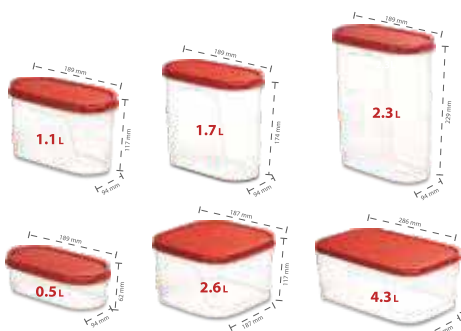

Set contains 1 unit each of: