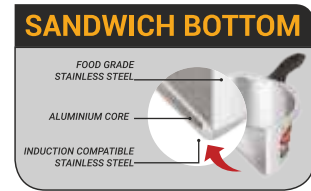

Ergonomic
Handle for
Better Grip

Food Grade
Certified, Strong
& Sturdy Body

Uniquely Encapsulated
Bottom, prevents food
from getting over heated

5
YEARS
Warranty

SUITABLE FOR ALL TYPES OF HEAT SOURCES

Induction