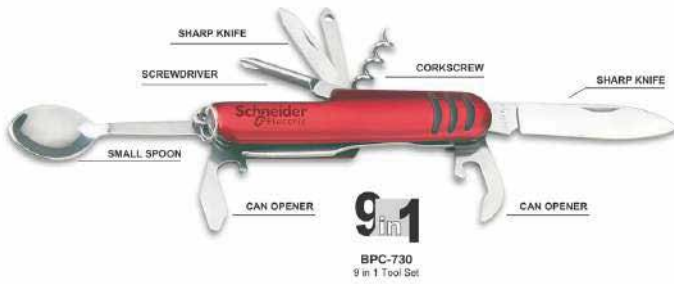

SET - 8016

SET - 8003

4 In 1 Corporate Gift Set

6-In-1 Tool Set

Color: Red

Size: Pcs

9-In-1 Tool Set

Color: Red