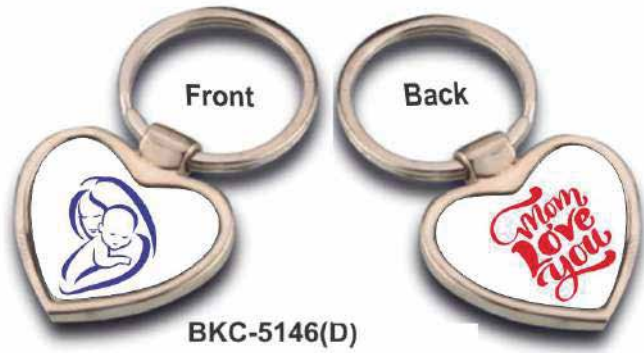

**Heart Shape Double Side
Logo Keychain**

Color: Multi Colour