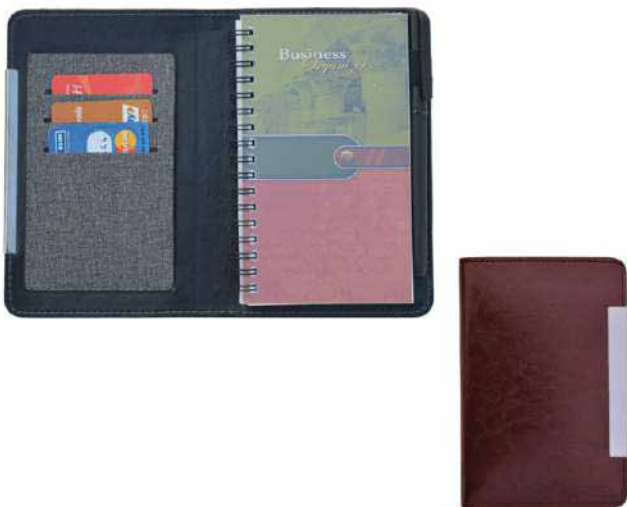

Code : BD 102 (Leatherette)
Color : Black/Brown
Description : B 7 Dateless Wire-O Diary with Pen

S.No. 4