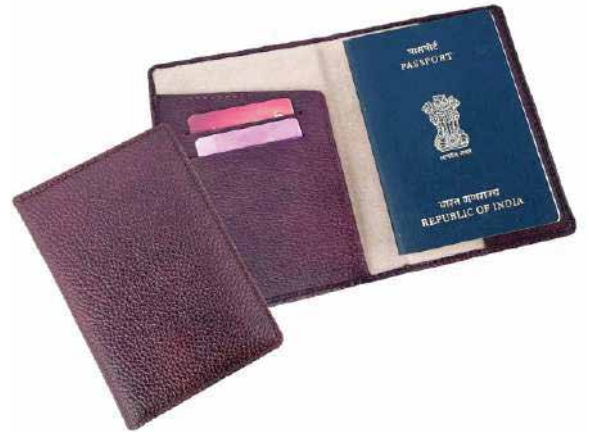

Code : PH 04 RF (Leatherette)
Color : Black
Description : Passport Cover with Card Slots

S.No. 88

Code : PH 05 L (Genuine Leather)
Color : Brown
Description : Passport Cover with Card Slots

S.No. 89