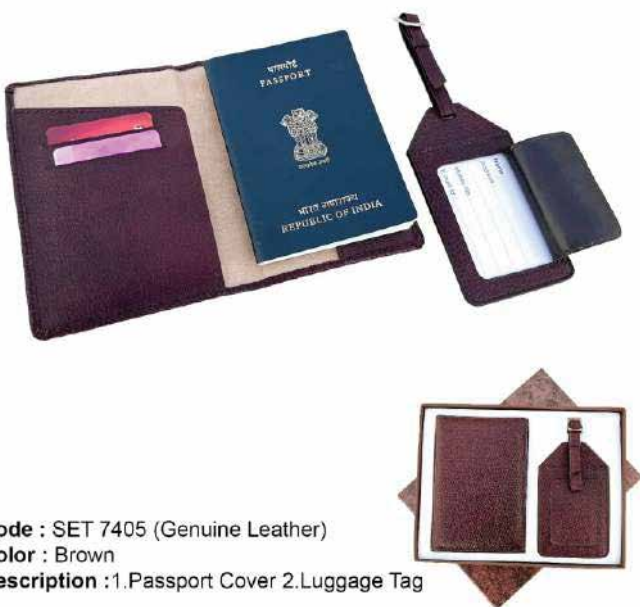

Color : Black/Brown/Tan

Description : 1.Mens Wallet 2.Key Ring 3.Card Board Box

S.No. 58

Code : SET 7448 (Genuine Leather)

Color : Brown

Description : 1.Multiple Card Holder 2.Key Ring with Dog Hook
3.Metal Ball Pen 4.Card Board Box

S.No. 59

Code : SET 3408 (Genuine Leather)

Color : Black

Description : 1.Mens Wallet 2.Key with Dog Hook 3.Metal Ball Pen
4. Premium Card Board Box

S.No. 60

Code : SET 7408/7508 (Genuine Leather)
Color : Black/Brown/Tan

Description : 1.Mens Wallet 2.Key Ring
3.Metal Ball Point Pen 4.Card Board Box

S.No. 61

Code : SET 7438 (Genuine Leather)
Color : Brown

Description : 1.Visiting Card Holder 2.Keyring with Dog Hook
3.Metal Ball Point Pen 4.Card Board Box

S.No. 62

Code : SET 7405 (Genuine Leather)
Color : Brown

Description : 1.Passport Cover 2.Luggage Tag

S.No. 63

Code : SET 9408 (Genuine Leather)
Color : Black

Description : 1.Mens Wallet 2.Key Ring with Dog Hook
3.Metal ball Point Pen 4.Card Board Box