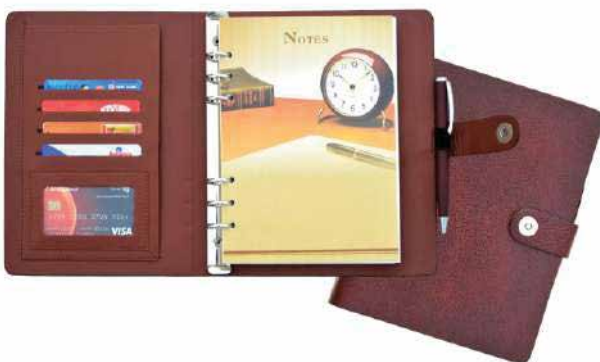

S.No. 11

Code : BD 33 ML (Genuine Leather)
Color : Brown
Description : Premium Notebook with Metal Ball Pen

S.No. 12

Code : BO 20 R (Leatherette)
Color : Tan
Description : A5 Executive Undated Organiser with Metal Ball Pen

S.No. 13

Code : BO 30 L (Genuine Leather)
Color : Brown
Description : Premium Undated Organiser with Metal Ball Pen

S.No. 14

Code : BD 45 ML (Genuine Leather)
Color : Brown
Description : A-5 Size Premium Notebook with Metal Ball Pen

S.No. 15

Code : BO 20 L (Genuine Leather)
Color : Brown
Description : A 5 Executive Undated Organiser with Metal Ball Pen

S.No. 16

Code : BO 21 (Leatherette)
Color : Brown
Description : A5 Executive Undated Organiser with Metal Pen & USB Drive Metal Case. Memory Chip (8/16/32 GB) Price Extra