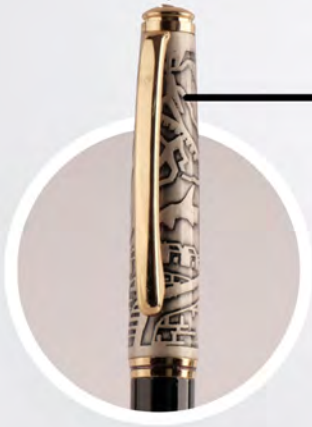

LINEAR

**Colour Available
Golden Black**

PREMIUM METAL PENS

Neelu's
Corporate Gifts

METAL BALL PEN

CODE NAME:-

CHECKMATE

Colour Available
Golden Black

PREMIUM METAL PENS

Neelu's
Corporate Gifts

METAL BALL PEN

CODE NAME:-

SONET

Colour Available
Blue, Maroon, Half Satin, Wood

PREMIUM METAL PENS

Neelu's
Corporate Gifts

METAL BALL PEN

CRYSTAL STONE

STYLISH CAP

CODE NAME:-

MAGPIE

Colour Available
Half Satin

PREMIUM METAL PENS

Neelu's
Corporate Gifts

METAL BALL PEN

CODE NAME:-

ANTIQUE

Colour Available

PREMIUM METAL PENS

Neelu's
Corporate Gifts

METAL BALL PEN

CODE NAME:-