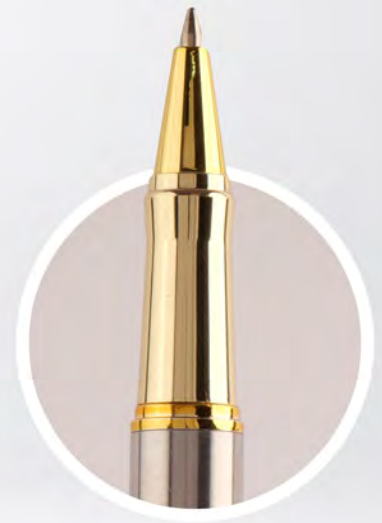

Colour Available

PREMIUM METAL PENS

Neelu's
Corporate Gifts

METAL BALL PEN

CODE NAME:-

BIRA

Colour Available
Black Silver

PREMIUM METAL PENS

CODE NAME:-

72 NO.

Colour Available

PREMIUM METAL PENS

Neelu's
Corporate Gifts

METAL BALL PEN

CODE NAME:-

FLORA GM

**Colour Available
Dark Grey**

PREMIUM METAL PENS

Neelu's
Corporate Gifts

METAL BALL PEN

BALL PEN

ROLLER

CODE NAME:-

51 NO. CNGP

**Colour Available
Golden Silver**

PREMIUM METAL PENS

Neelu's
Corporate Gifts

METAL BALL PEN

CODE NAME:-

FLORA RING

**Colour Available
Full Black**

PREMIUM METAL PENS