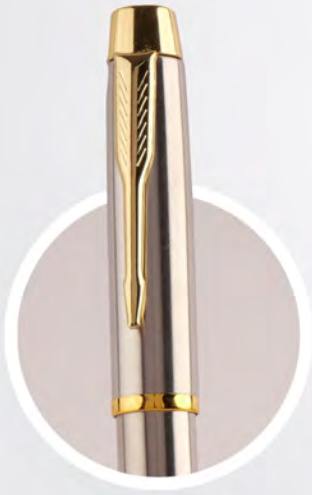

Colour Available

PREMIUM METAL PENS

Neelu's
Corporate Gifts

METAL BALL PEN

CODE NAME:-

BIRA

Colour Available
Black Silver

PREMIUM METAL PENS

CODE NAME:-

72 NO.

Colour Available

PREMIUM METAL PENS

Neelu's
Corporate Gifts

METAL BALL PEN

CODE NAME:-

FLORA GM

**Colour Available
Dark Grey**

PREMIUM METAL PENS

Neelu's
Corporate Gifts

METAL BALL PEN

BALL PEN

ROLLER

CODE NAME:-

51 NO. CNGP

**Colour Available
Golden Silver**

PREMIUM METAL PENS

Neelu's
Corporate Gifts

METAL BALL PEN

CODE NAME:-

FLORA RING

**Colour Available
Full Black**

PREMIUM METAL PENS