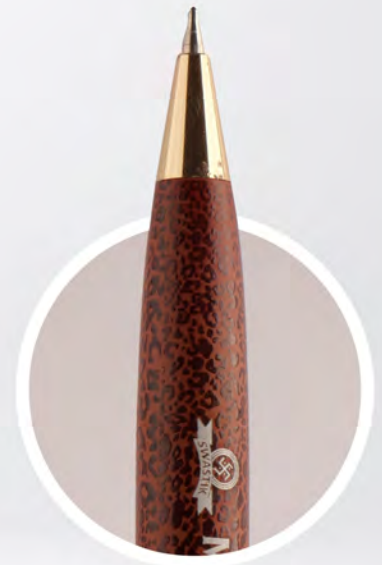

CODE NAME:-

MBS

Colour Available
Black Gold

PREMIUM METAL PENS

Neelu's
Corporate Gifts

METAL BALL PEN

CODE NAME:-

MOMENTO

Colour Available
Half Satin

PREMIUM METAL PENS

Neelu's
Corporate Gifts

METAL BALL PEN

CODE NAME:-

FLORA BLACK GOLD

Colour Available
Golden Black

PREMIUM METAL PENS