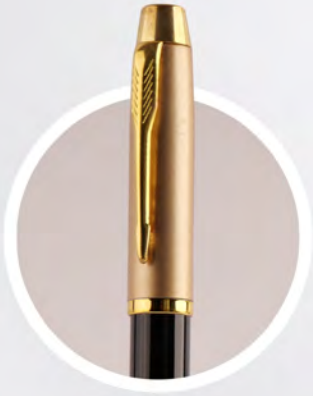

Colour Available

PREMIUM METAL PENS

Neelu's
Corporate Gifts

METAL BALL PEN

CODE NAME:-

FLORA

Colour Available

PREMIUM METAL PENS

Neelu's
Corporate Gifts

METAL BALL PEN

CODE NAME:-

FLORA RING

**Colour Available
Silver black**

PREMIUM METAL PENS

Neelu's
Corporate Gifts

METAL BALL PEN

CODE NAME:-

VIVA

Colour Available
Half Satin

PREMIUM METAL PENS

Neelu's
Corporate Gifts

METAL BALL PEN

CODE NAME:-

68 NO

Colour Available
Golden Silver

PREMIUM METAL PENS

Neelu's
Corporate Gifts

METAL BALL PEN

CODE NAME:-

RAPIDO

Colour Available

PREMIUM METAL PENS