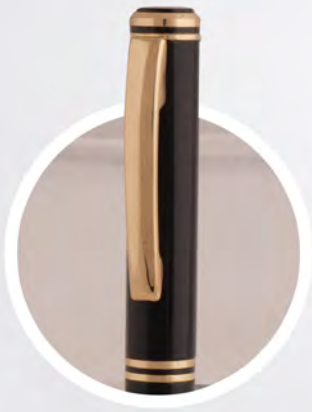

METAL BALL PEN

CODE NAME:-

BALENO

Colour Available

PREMIUM METAL PENS

Neelu's
Corporate Gifts

METAL BALL PEN

CODE NAME:-

CHECKMATE ROLLER

Colour Available
Golden Black

PREMIUM METAL PENS

Neelu's
Corporate Gifts

METAL BALL PEN

CODE NAME:-

GM ROLLER

**Colour Available
Dark Black**

PREMIUM METAL PENS

Neelu's
Corporate Gifts

METAL BALL PEN

TEXTURED BODY

STYLUS TOUCH

CODE NAME:-

SONA CHANDI

**Colour Available
Golden Silver**

PREMIUM METAL PENS

Neelu's
Corporate Gifts

METAL BALL PEN

CODE NAME:-

SHREE MAGNET

Colour Available
Golden Black

PREMIUM METAL PENS

Neelu's
Corporate Gifts