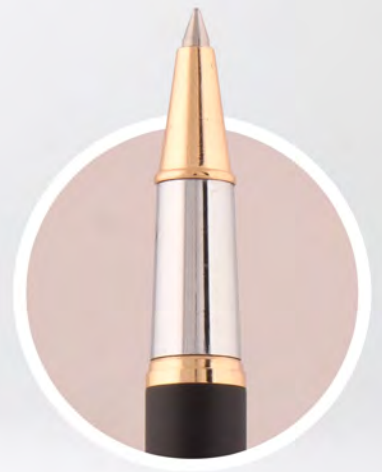

METAL BALL PEN

CODE NAME:-

US 106

Colour Available

PREMIUM METAL PENS

Neelu's
Corporate Gifts

METAL BALL PEN

CODE NAME:-

UNIQUE

Colour Available
Black

PREMIUM METAL PENS

Neelu's
Corporate Gifts

METAL BALL PEN

CODE NAME:-

CROSS ROLLER

**Colour Available
Black Gold**

PREMIUM METAL PENS

Neelu's
Corporate Gifts

METAL BALL PEN

CODE NAME:-

WATERMAN

Colour Available
Dark Grey

PREMIUM METAL PENS

Neelu's
Corporate Gifts