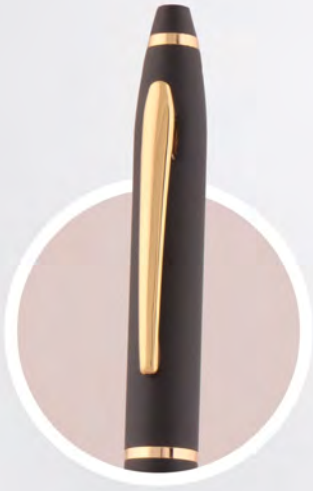

METAL BALL PEN

CODE NAME:-

US 106

Colour Available

PREMIUM METAL PENS

Neelu's
Corporate Gifts

METAL BALL PEN

CODE NAME:-

UNIQUE

Colour Available
Black

PREMIUM METAL PENS

Neelu's
Corporate Gifts

METAL BALL PEN

CODE NAME:-

CROSS ROLLER

**Colour Available
Black Gold**

PREMIUM METAL PENS

Neelu's
Corporate Gifts

METAL BALL PEN

CODE NAME:-

WATERMAN

Colour Available
Dark Grey

PREMIUM METAL PENS

Neelu's
Corporate Gifts

METAL BALL PEN

CODE NAME:-

BALENO

Colour Available

PREMIUM METAL PENS

Neelu's
Corporate Gifts

METAL BALL PEN

CODE NAME:-