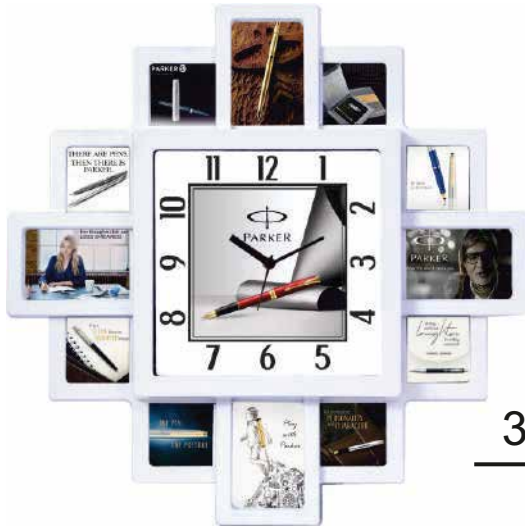

WALL CLOCK

Dimension : 6.75" x 13" x 1.75"
Dial Size : 296mmx135mm
Gross Weight : 500 Grams

WALL CLOCK

28

29

Dimension : 7.75" x 11.75" x 1.5"
Dial Size : 173mm Dia & 76mm Dia
Gross Weight : 750 Grams

WALL CLOCK

Dimension : 6.25" x 9" x 1.75"
Dial Size : 108mmx170mm
Gross Weight : 400 Grams

WALL CLOCK

33

34

Dimension : 9.75" Round x 1.75"
Dial Size : 207mm Dia
Gross Weight : 410 Grams

WALL CLOCK

Dimension : 13" Round x 2"
 Dial Size : 260mm Dia
 Gross Weight : 865 Grams

35	36
37	

Dimension : 6.25" x 9"
 Dial Size : 4.25" x 6.75"
 Gross Weight : 400 Grams

WALL CLOCK

Dimension : 13.5" x 13.5" x 2"
Dial Size : 149mmx149mm
Gross Weight : 750 Grams

WALL CLOCK

41
42

Dimension : 11.75" Round x 1.75"
Dial Size : 154mm Round, 46mm Round
Gross Weight : 840 Grams