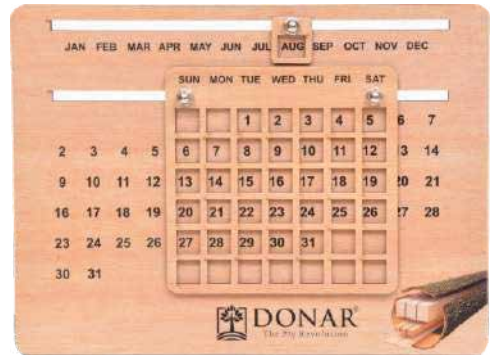

Dimension : 8" x 5.75" x 1.75"
Print Size : 201mmx25mm
Gross Weight : 203 Grams