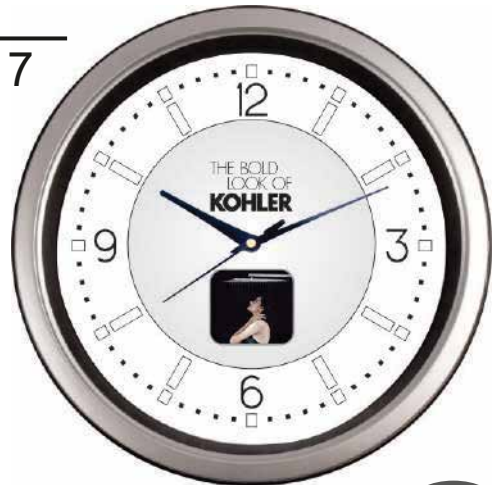

WALL CLOCK

09

10

Dimension : 11.5" x 1.75" Round
Dial Size : 76mm x 42mm
Gross Weight : 790 Grams

WALL CLOCK

Dimension : 11.5" x 1.75" Round
Dial Size : 272mm Dia
Gross Weight : 780 Grams
Net Weight : 592 Grams

WALL CLOCK

Dimension : 12"x12"x2.5"
Dial Size : 240mm x 240mm
Gross Weight : 900 Grams

WALL CLOCK

16

17

Dimension : 10" Round x 2"
Dial Size : 213mm x 213mm
Gross Weight : 410 Grams

WALL CLOCK

18	19
20	

Dimension : 10.25" x 11" x 1.75"
Dial Size : 234mm Dia
Gross Weight : 410 Grams

WALL CLOCK

21

22

Dimension : 12.5" Round x 1.75"
Dial Size : 225mm Dia
Gross Weight : 690 Grams

WALL CLOCK

23	24
25	

Dimension : 9" Round x 2"
Dial Size : 213mm Dia
Gross Weight : 475 Grams

WALL CLOCK

Dimension : 6.75" x 13" x 1.75"
Dial Size : 296mmx135mm
Gross Weight : 500 Grams

WALL CLOCK

28

29

Dimension : 7.75" x 11.75" x 1.5"
Dial Size : 173mm Dia & 76mm Dia
Gross Weight : 750 Grams

WALL CLOCK