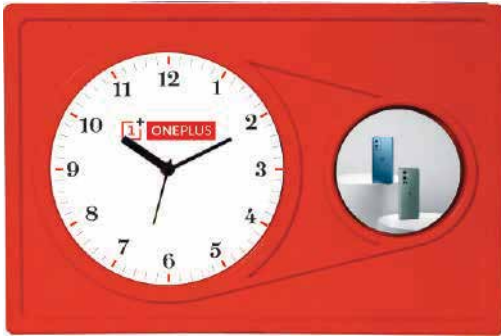

Dimension : 10.25" x 11" x 1.75"
Dial Size : 234mm Dia
Gross Weight : 410 Grams

WALL CLOCK

21

22

Dimension : 12.5" Round x 1.75"
Dial Size : 225mm Dia
Gross Weight : 690 Grams

WALL CLOCK

23	24
25	

Dimension : 9" Round x 2"
Dial Size : 213mm Dia
Gross Weight : 475 Grams

WALL CLOCK

Dimension : 6.75" x 13" x 1.75"
Dial Size : 296mmx135mm
Gross Weight : 500 Grams

WALL CLOCK

28

29

Dimension : 7.75" x 11.75" x 1.5"
Dial Size : 173mm Dia & 76mm Dia
Gross Weight : 750 Grams

WALL CLOCK