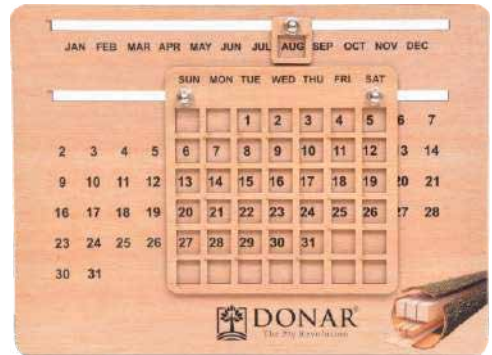

Dimension : 8" x 5.75" x 1.75"
Print Size : 201mmx25mm
Gross Weight : 203 Grams

270 | 271
---
272 | 273