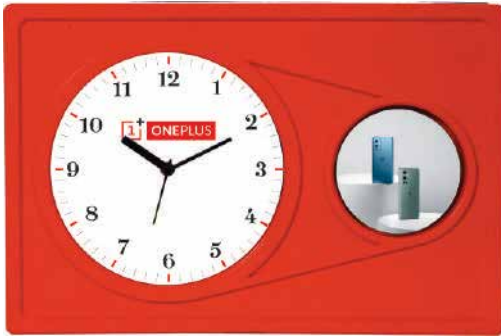

Dimension : 10.25" x 11" x 1.75"
Dial Size : 234mm Dia
Gross Weight : 410 Grams

WALL CLOCK

21

22

Dimension : 12.5" Round x 1.75"
Dial Size : 225mm Dia
Gross Weight : 690 Grams

WALL CLOCK

23	24
25	

Dimension : 9" Round x 2"
Dial Size : 213mm Dia
Gross Weight : 475 Grams

WALL CLOCK

Dimension : 6.75" x 13" x 1.75"
Dial Size : 296mmx135mm
Gross Weight : 500 Grams

WALL CLOCK

28

29

Dimension : 7.75" x 11.75" x 1.5"
Dial Size : 173mm Dia & 76mm Dia
Gross Weight : 750 Grams

WALL CLOCK