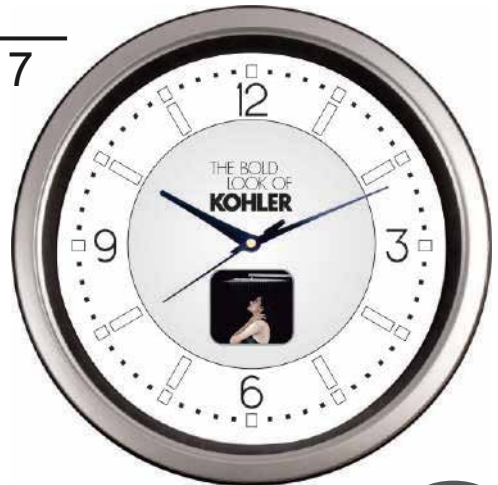

WALL CLOCK

09

10

Dimension : 11.5" x 1.75" Round
Dial Size : 76mm x 42mm
Gross Weight : 790 Grams

WALL CLOCK

11 | 12
13 |

Dimension : 11.5" x 1.75" Round
Dial Size : 272mm Dia
Gross Weight : 780 Grams
Net Weight : 592 Grams

WALL CLOCK

Dimension : 12"x12"x2.5"
Dial Size : 240mm x 240mm
Gross Weight : 900 Grams

WALL CLOCK

16

17

Dimension : 10" Round x 2"
Dial Size : 213mm x 213mm
Gross Weight : 410 Grams

WALL CLOCK

18 | 19
—|—
20

Dimension : 10.25" x 11" x 1.75"
Dial Size : 234mm Dia
Gross Weight : 410 Grams

WALL CLOCK

21

22

Dimension : 12.5" Round x 1.75"
Dial Size : 225mm Dia
Gross Weight : 690 Grams

WALL CLOCK

23	24
25	

Dimension : 9" Round x 2"
Dial Size : 213mm Dia
Gross Weight : 475 Grams

WALL CLOCK

Dimension : 6.75" x 13" x 1.75"
Dial Size : 296mmx135mm
Gross Weight : 500 Grams

WALL CLOCK

28

29

Dimension : 7.75" x 11.75" x 1.5"
Dial Size : 173mm Dia & 76mm Dia
Gross Weight : 750 Grams

WALL CLOCK