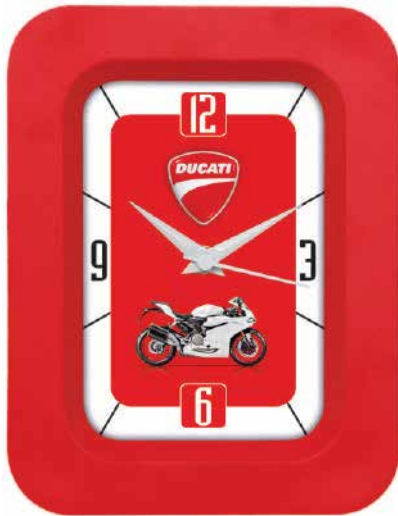

Dimension : 6.25" x 9"
 Dial Size : 4.25" x 6.75"
 Gross Weight : 400 Grams

35	36
37	

WALL CLOCK

Dimension : 13.5" x 13.5" x 2"
Dial Size : 149mmx149mm
Gross Weight : 750 Grams

WALL CLOCK

Dimension : 11.75" Round x 1.75"
Dial Size : 154mm Round, 46mm Round
Gross Weight : 840 Grams

WALL CLOCK

43

44

Dimension : 12" Round x 2"
Dial Size : 154mmx287mm
Gross Weight : 810 Grams

WALL CLOCK

45

46

Dimension : 10.75" x 10.75" x 1.75"
Dial Size : 124mmx124mm
Gross Weight : 827 Grams

TABLE CLOCK

Dimension : 6" x 7.75" x 2"
Dial Size : 98mmx143mm
Gross Weight : 305 Grams

Dimension : 4" x 4" x 1"
Dial Size : 98mmx98mm
Gross Weight : 123 Grams

TABLE CLOCK

50 | 51

52

Dimension : 7.25 x 7.75" x 3.5"
Dial Size : 63mm x 71mm
Gross Weight : 570 Grams

Dimension : 7.25 x 3.75" x 3.5"
Dial Size : 63mm x 71mm
Gross Weight : 340 Grams

TABLE CLOCK

53 | 54

55

Dimension : 8.5" x 4.5" x 2.25"
Dial Size : 65mm x 84mm
Gross Weight : 340 Grams

TABLE CLOCK

56 | 57
—|—
58