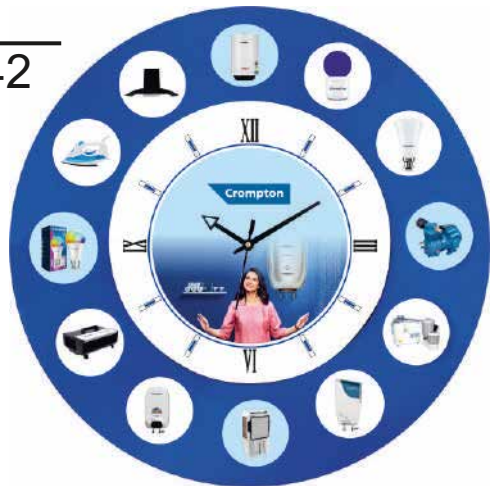

Dimension : 6.25" x 9"
 Dial Size : 4.25" x 6.75"
 Gross Weight : 400 Grams

35	36
37	

WALL CLOCK

Dimension : 13.5" x 13.5" x 2"
Dial Size : 149mmx149mm
Gross Weight : 750 Grams

WALL CLOCK

Dimension : 11.75" Round x 1.75"
Dial Size : 154mm Round, 46mm Round
Gross Weight : 840 Grams