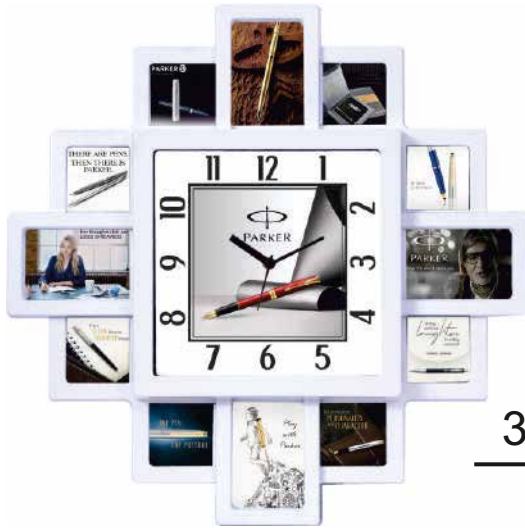

WALL CLOCK

Dimension : 6.75" x 13" x 1.75"
Dial Size : 296mmx135mm
Gross Weight : 500 Grams

WALL CLOCK

28

29

Dimension : 7.75" x 11.75" x 1.5"
Dial Size : 173mm Dia & 76mm Dia
Gross Weight : 750 Grams

WALL CLOCK

30	31
32	

Dimension : 6.25" x 9" x 1.75"
Dial Size : 108mmx170mm
Gross Weight : 400 Grams

WALL CLOCK

33

34

Dimension : 9.75" Round x 1.75"
Dial Size : 207mm Dia
Gross Weight : 410 Grams

WALL CLOCK

Dimension : 13" Round x 2"
 Dial Size : 260mm Dia
 Gross Weight : 865 Grams

Dimension : 6.25" x 9"
 Dial Size : 4.25" x 6.75"
 Gross Weight : 400 Grams

35	36
37	

WALL CLOCK

Dimension : 13.5" x 13.5" x 2"
Dial Size : 149mmx149mm
Gross Weight : 750 Grams

WALL CLOCK

Dimension : 11.75" Round x 1.75"
Dial Size : 154mm Round, 46mm Round
Gross Weight : 840 Grams